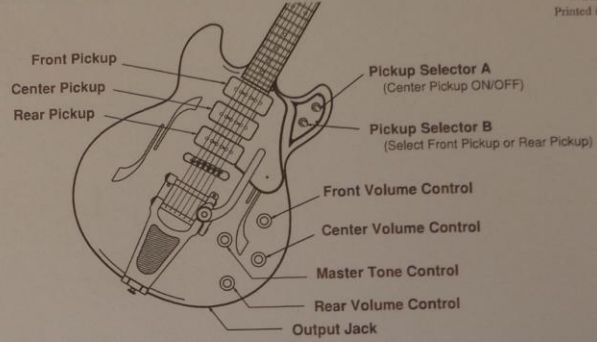

The photos below are from “Buzzard” of the Yamaha Forum as is the information below them.

SA503 - TVL Pickup Switch Functions

A. The rear 3 position toggle switch (closest to the bridge) selects between 3 conditions:

1. Front pickup only
2. Rear pickup only
3. Front AND rear pickups

B. The front 3 position toggle switch (closest to the neck) selects between 3 conditions:

1. Only what the rear toggle has selected (1, 2, or 3 above)
2. The middle pickup only
3. The middle pickup AND what the rear toggle has selected

SA503TVL CONTROL SYSTEM

YAMAHA
 WG53540 155P
 Printed in Indonesia

Selecting Pickups

■ Pickup selector function diagram

		Position of Pickup Selector B		
		1	2	3
Position of Pickup Selector A	1			
	2			
	3			