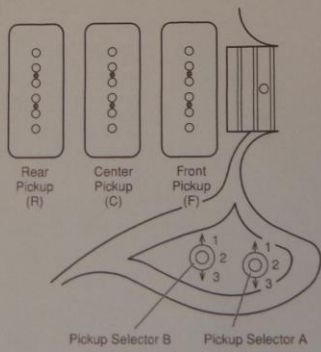

The photos below are from “Buzzard” of the Yamaha Forum as is the information below them.

SA503 - TVL Pickup Switch Functions

A. The rear 3 position toggle switch (closest to the bridge) selects between 3 conditions:

1. Front pickup only
2. Rear pickup only
3. Front AND rear pickups

B. The front 3 position toggle switch (closest to the neck) selects between 3 conditions:

1. Only what the rear toggle has selected (1, 2, or 3 above)
2. The middle pickup only
3. The middle pickup AND what the rear toggle has selected

SA503TVL CONTROL SYSTEM

YAMAHA
 WG53540 155P
 Printed in Indonesia

Selecting Pickups

■ Pickup selector function diagram

		Position of Pickup Selector B		
		1	2	3
Position of Pickup Selector A	1			
	2			
	3			