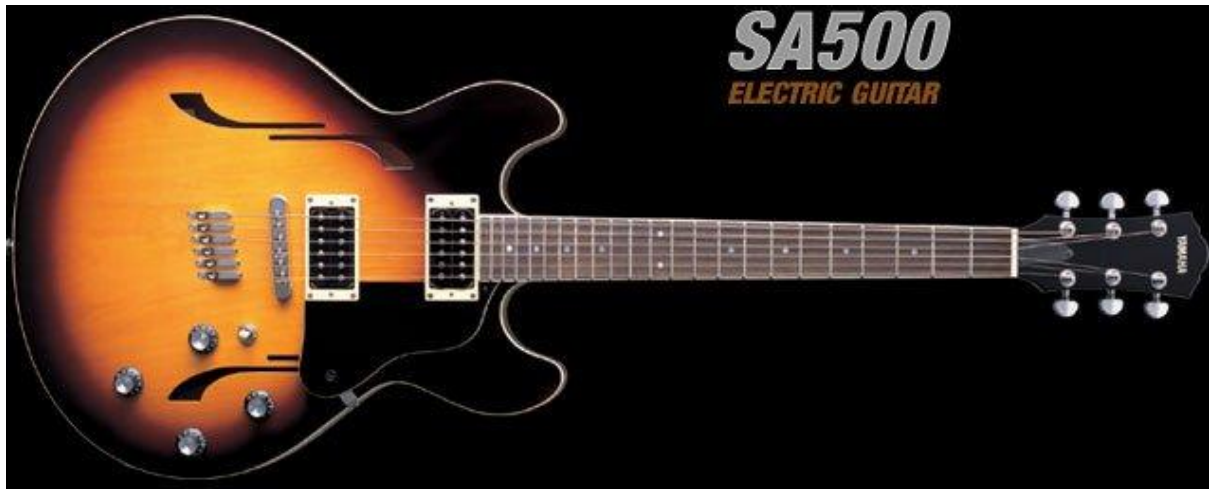

## Yamaha SA 500

This is a lower end model made in Indonesia from 2005 to 2007 Note the bridge

These specs are from the 2006 English Language Catalogue

Fret board	Rosewood
Radius	13.75 ins
Body	Maple laminate
Neck	Mahogany
Hardware	Chrome Yamaha AES Bridge
Pickups	Yamaha HBs
Colours	Black Brown or Sunburst