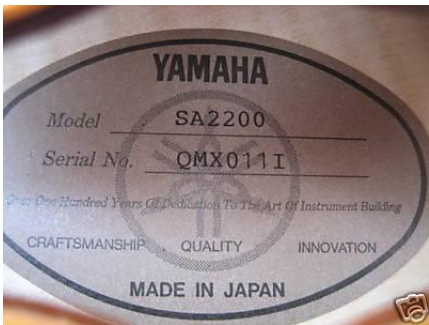

Violin Sunburst

	From Japanese 1994 catalogue	From English Language Catalogues 2006 2009 2012
Fret board	Ebony	Ebony
Radius	13.75 ins	13.75"
Body	Maple and Sycamore top Birch and Sycamore Back and sides Maple and Spruce Block	Laminated figured Maple
Neck	Mahogany	Mahogany
Hardware	Gold	Gold
Pickups	SAH-SA 11 G (Alnico v USA) split able	2 Alnico V split able
Colours		Violin Sunburst, Brown Sunburst
Weight		